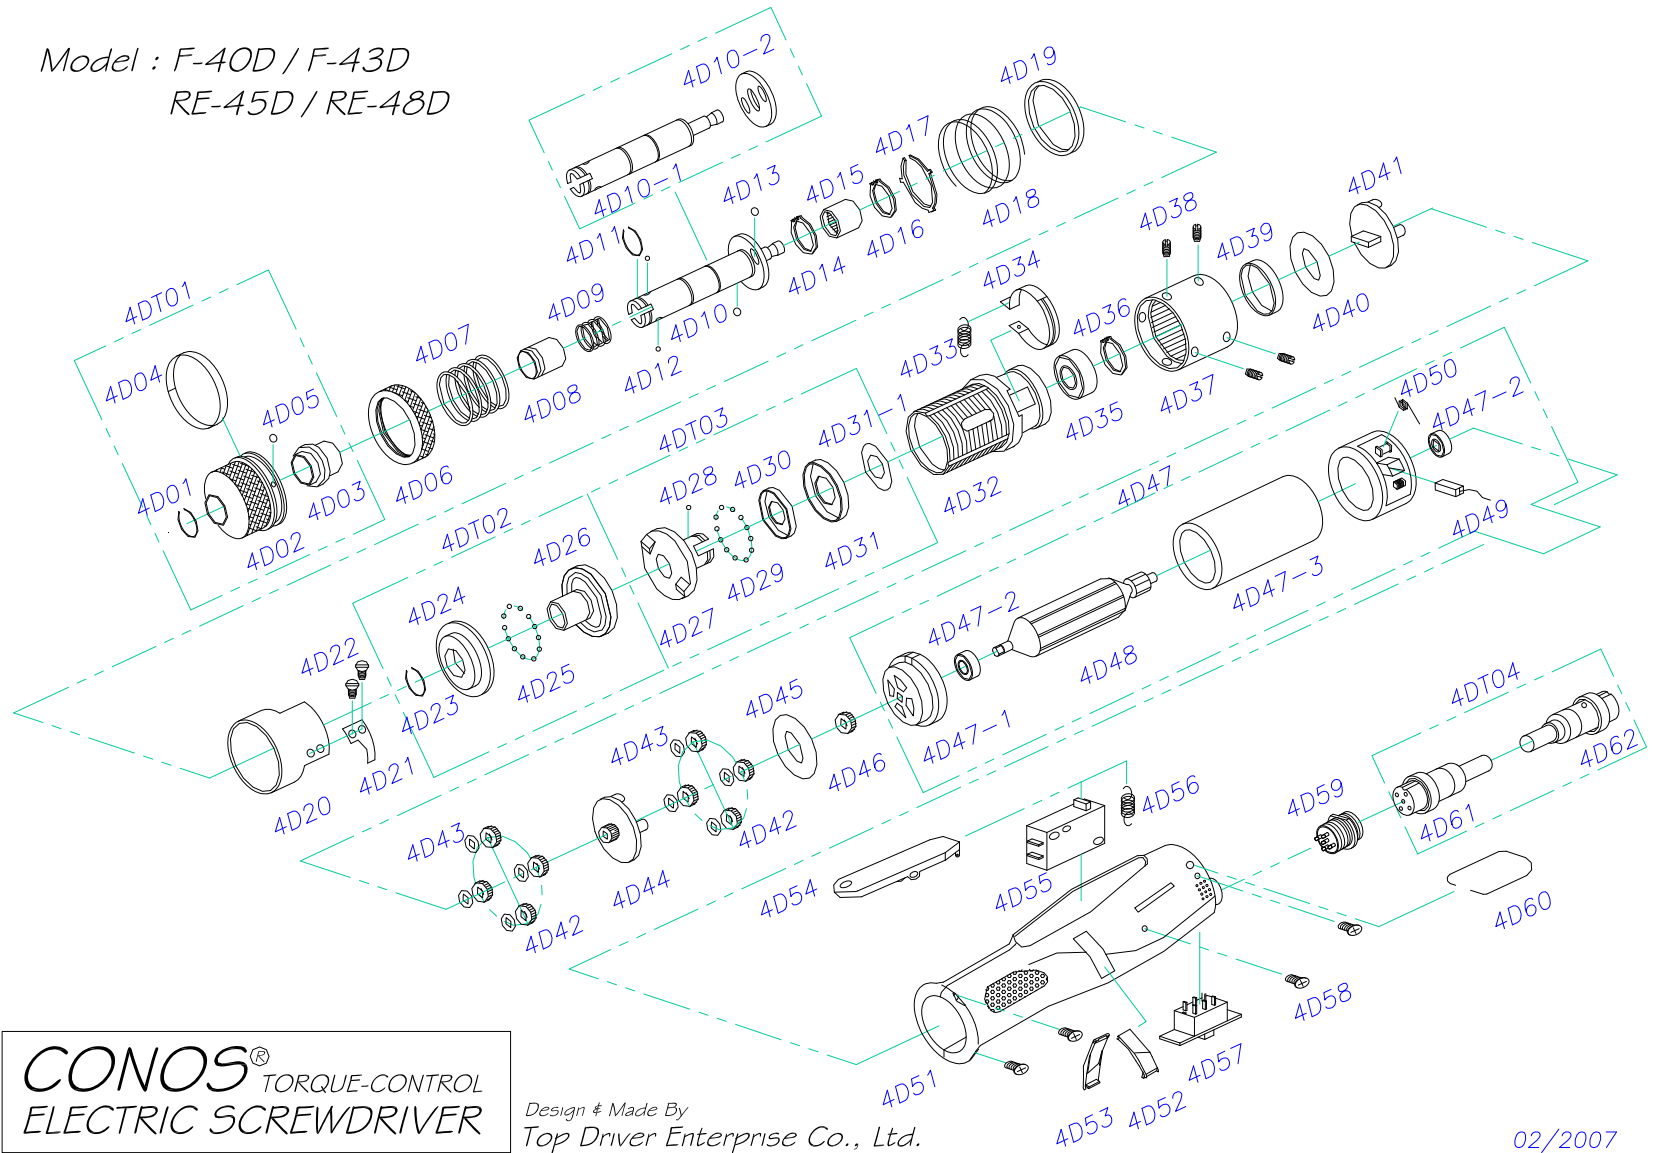

Model : F-40D / F-43D
RE-45D / RE-48D

CONOS[®] TORQUE-CONTROL
ELECTRIC SCREWDRIVER

Design & Made By
Top Driver Enterprise Co., Ltd.

02/2007