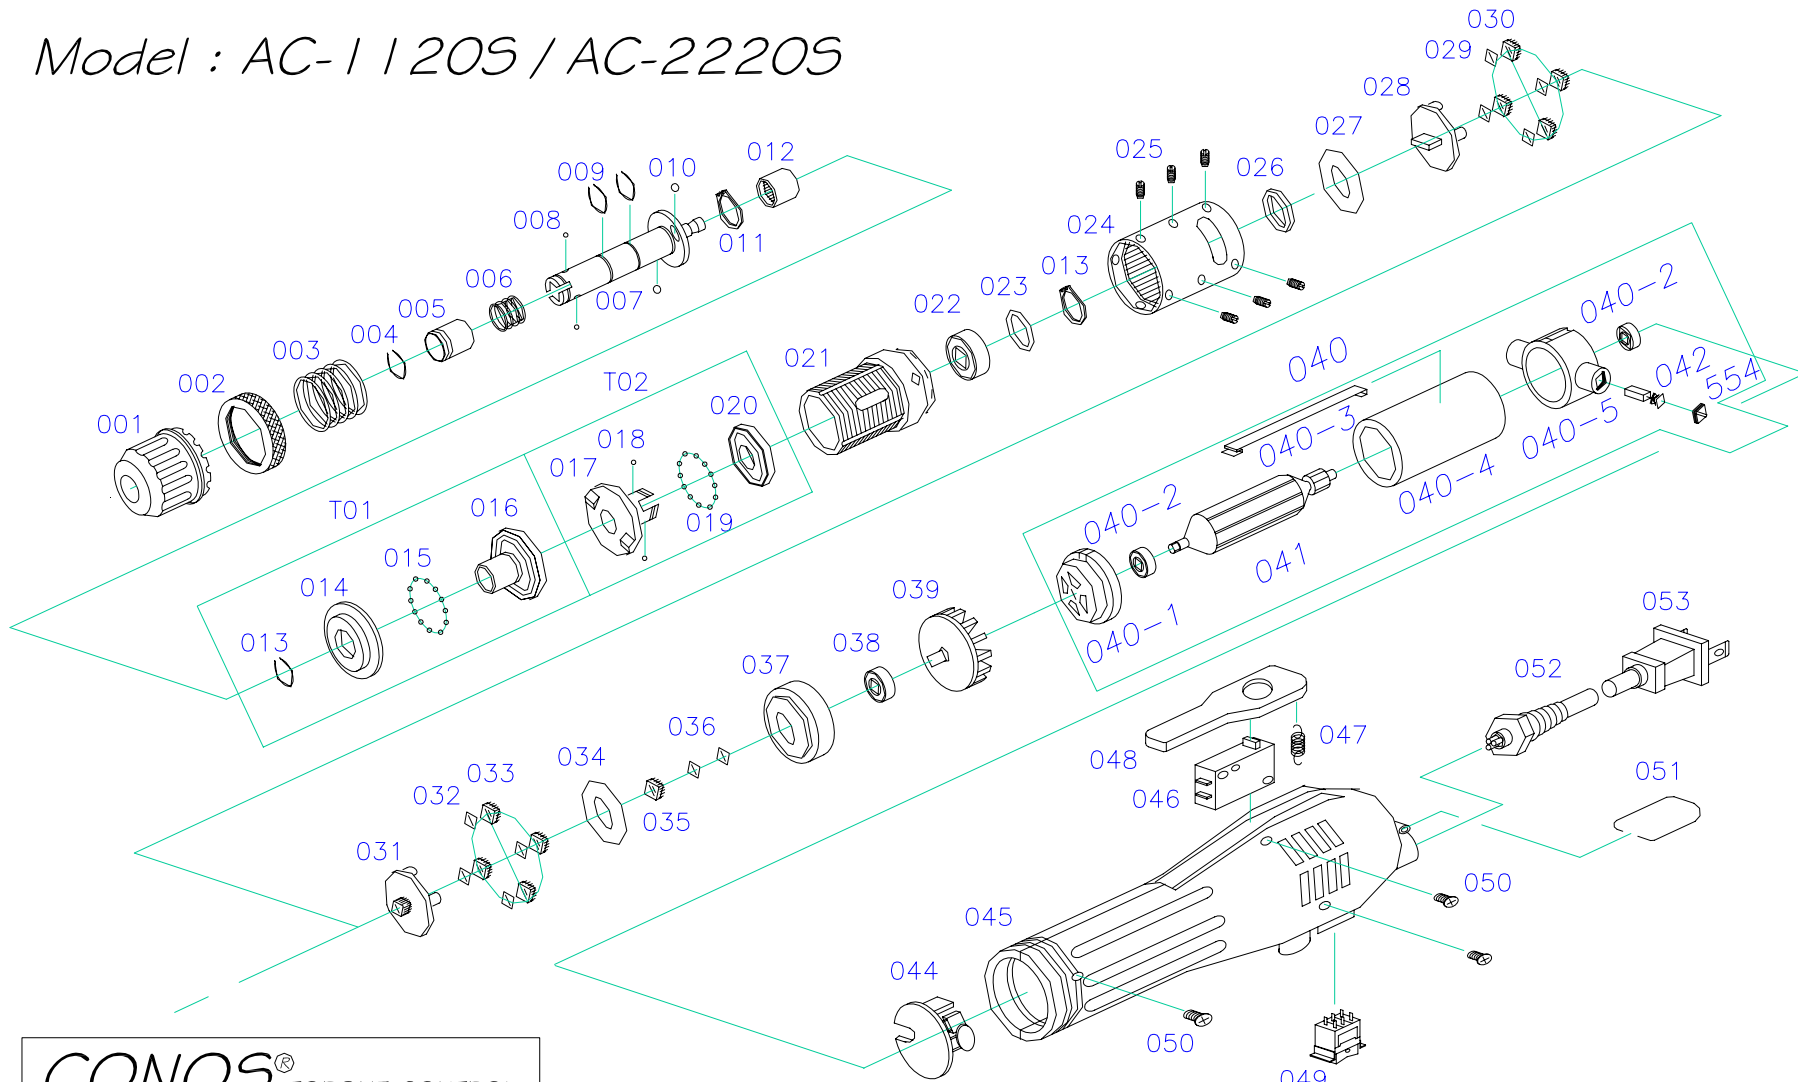

Model : AC-1 / 20S / AC-2220S

CONOS[®] TORQUE-CONTROL
ELECTRIC SCREWDRIVER

Design & Made By
Top Driver Enterprise Co., Ltd.

05/2007