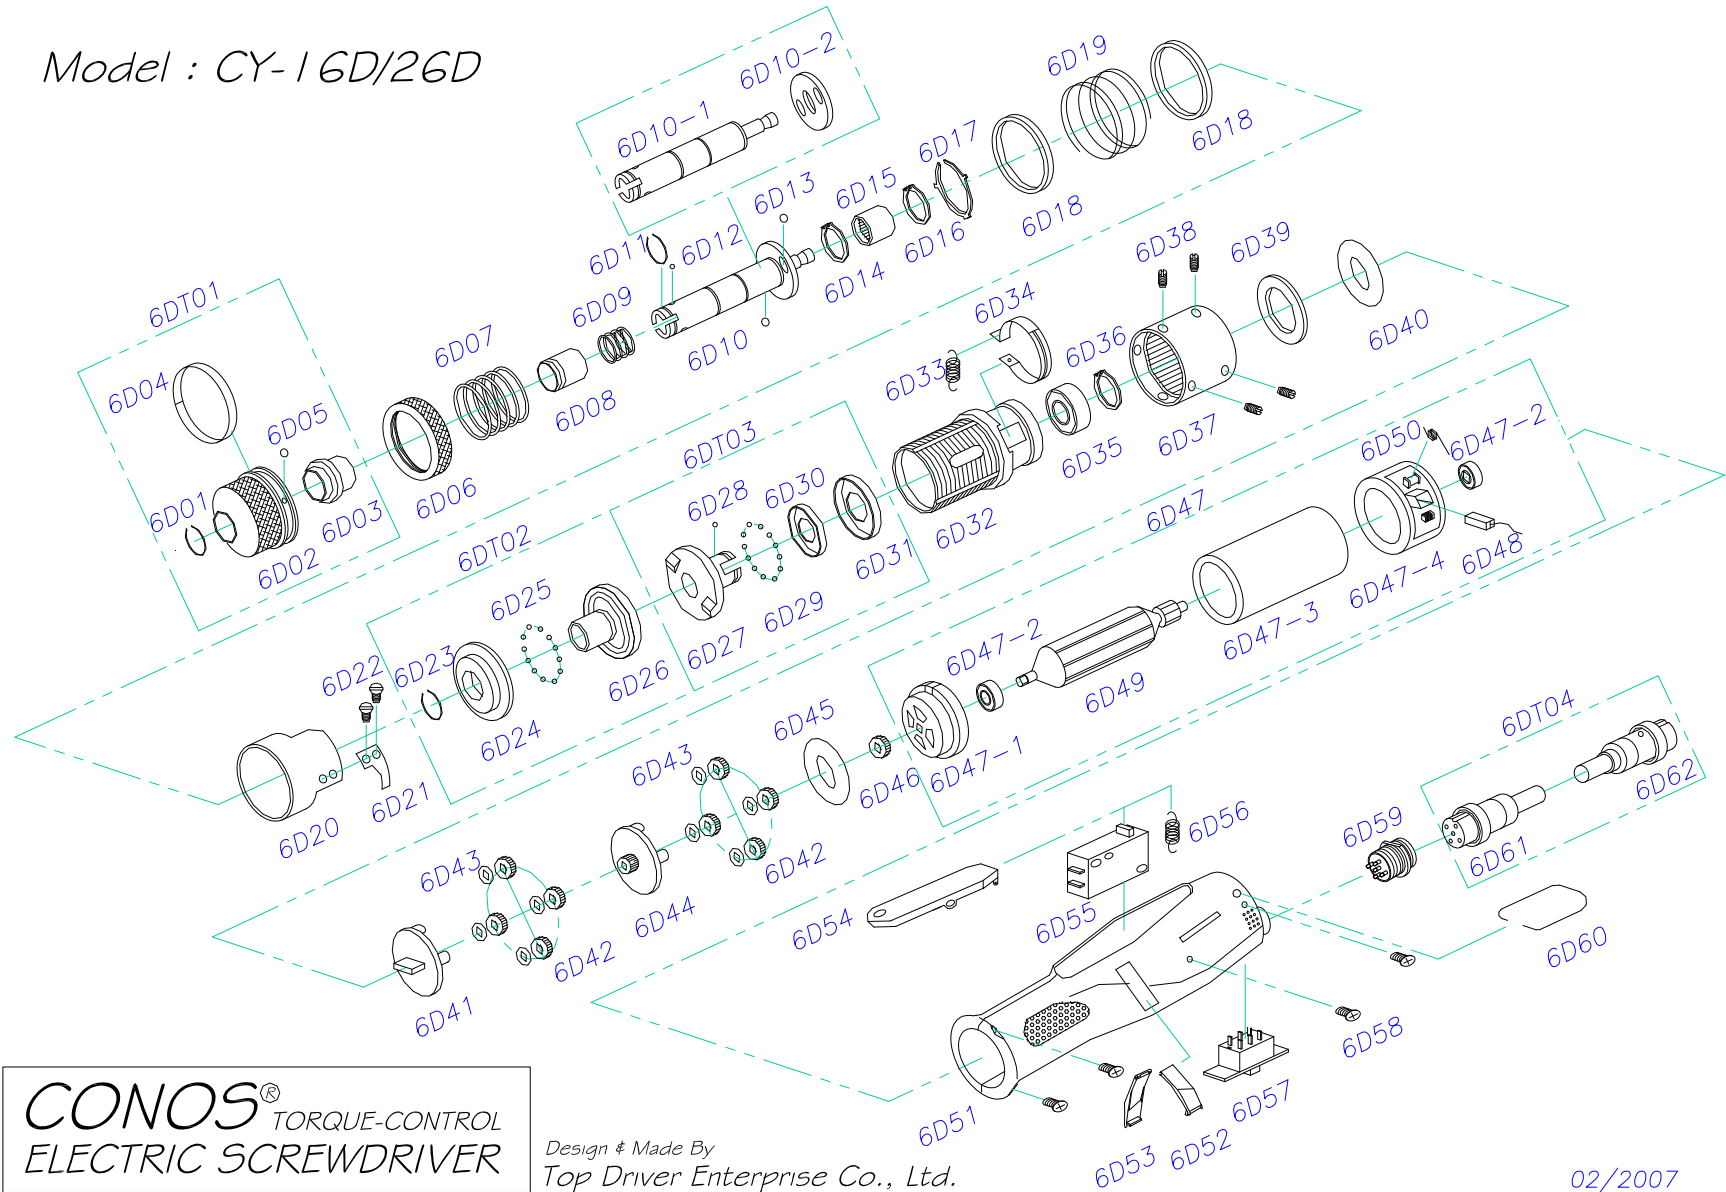

Model : CY-16D/26D

CONOS[®] TORQUE-CONTROL
ELECTRIC SCREWDRIVER

Design & Made By
Top Driver Enterprise Co., Ltd.

02/2007