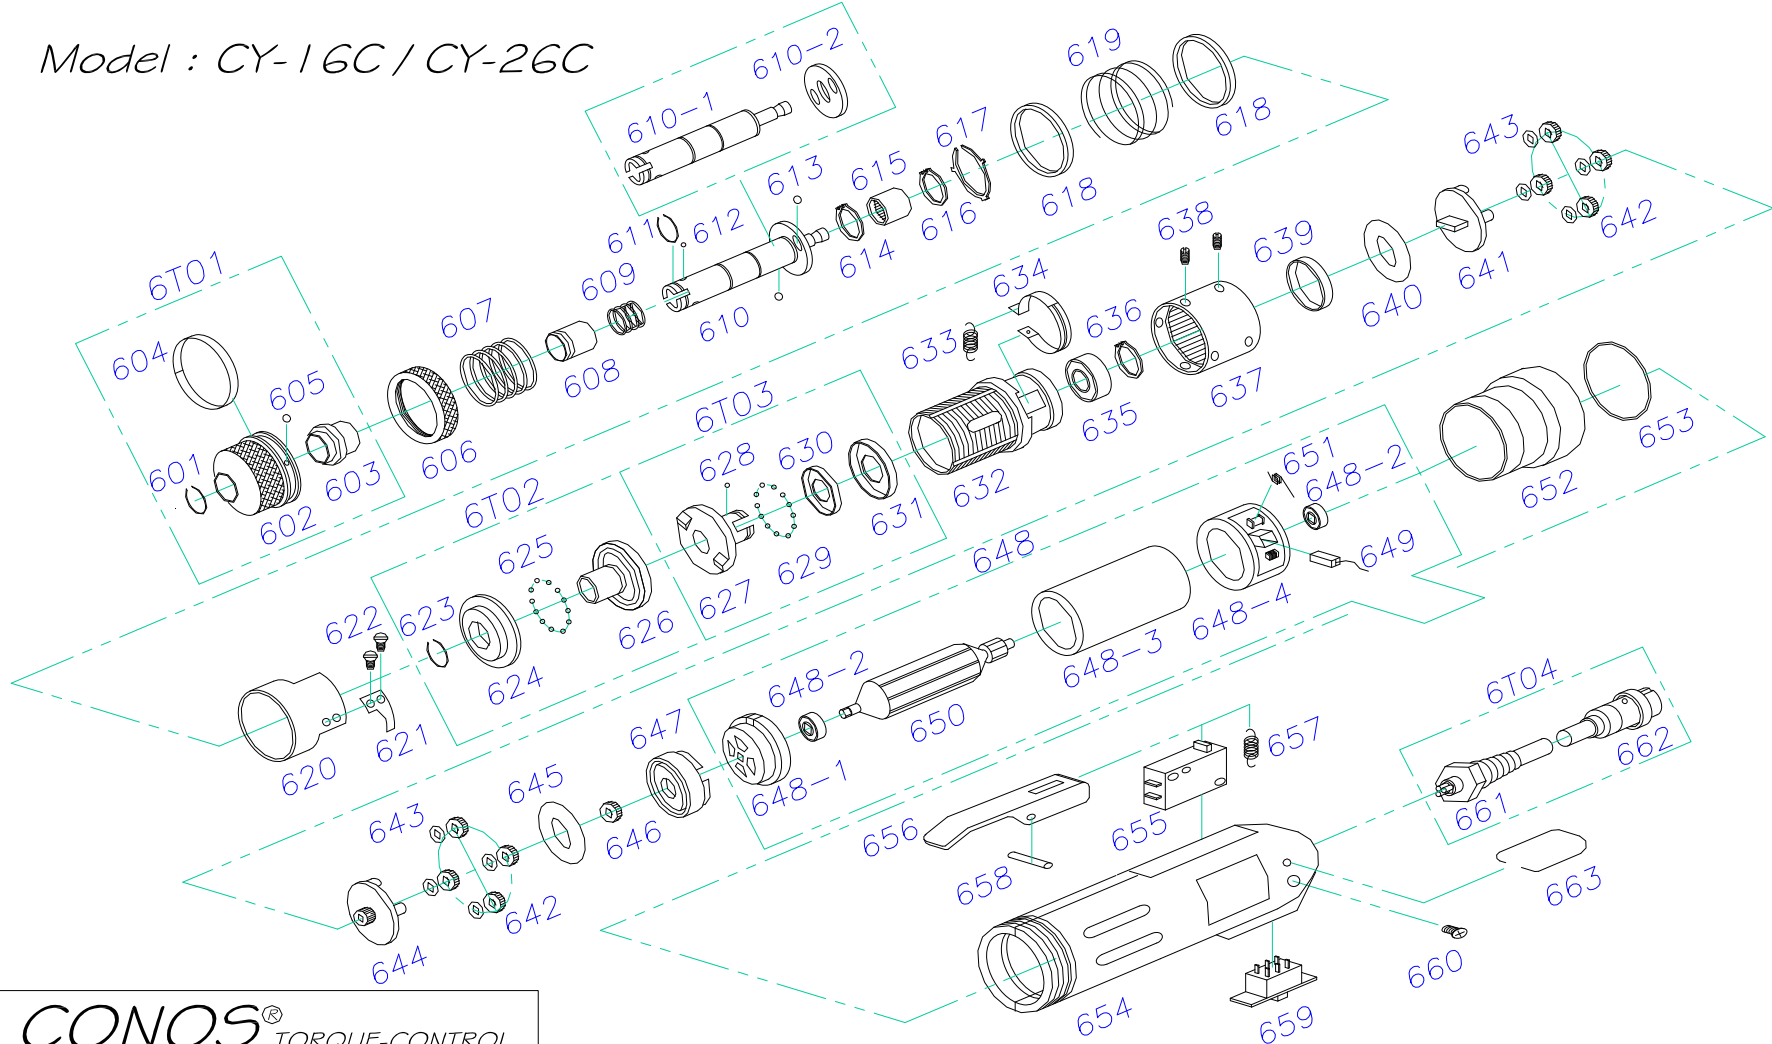

Model : CY-16C / CY-26C

**CONOS**<sup>®</sup> TORQUE-CONTROL  
ELECTRIC SCREWDRIVER

Design & Made By  
Top Driver Enterprise Co., Ltd.

08/2006