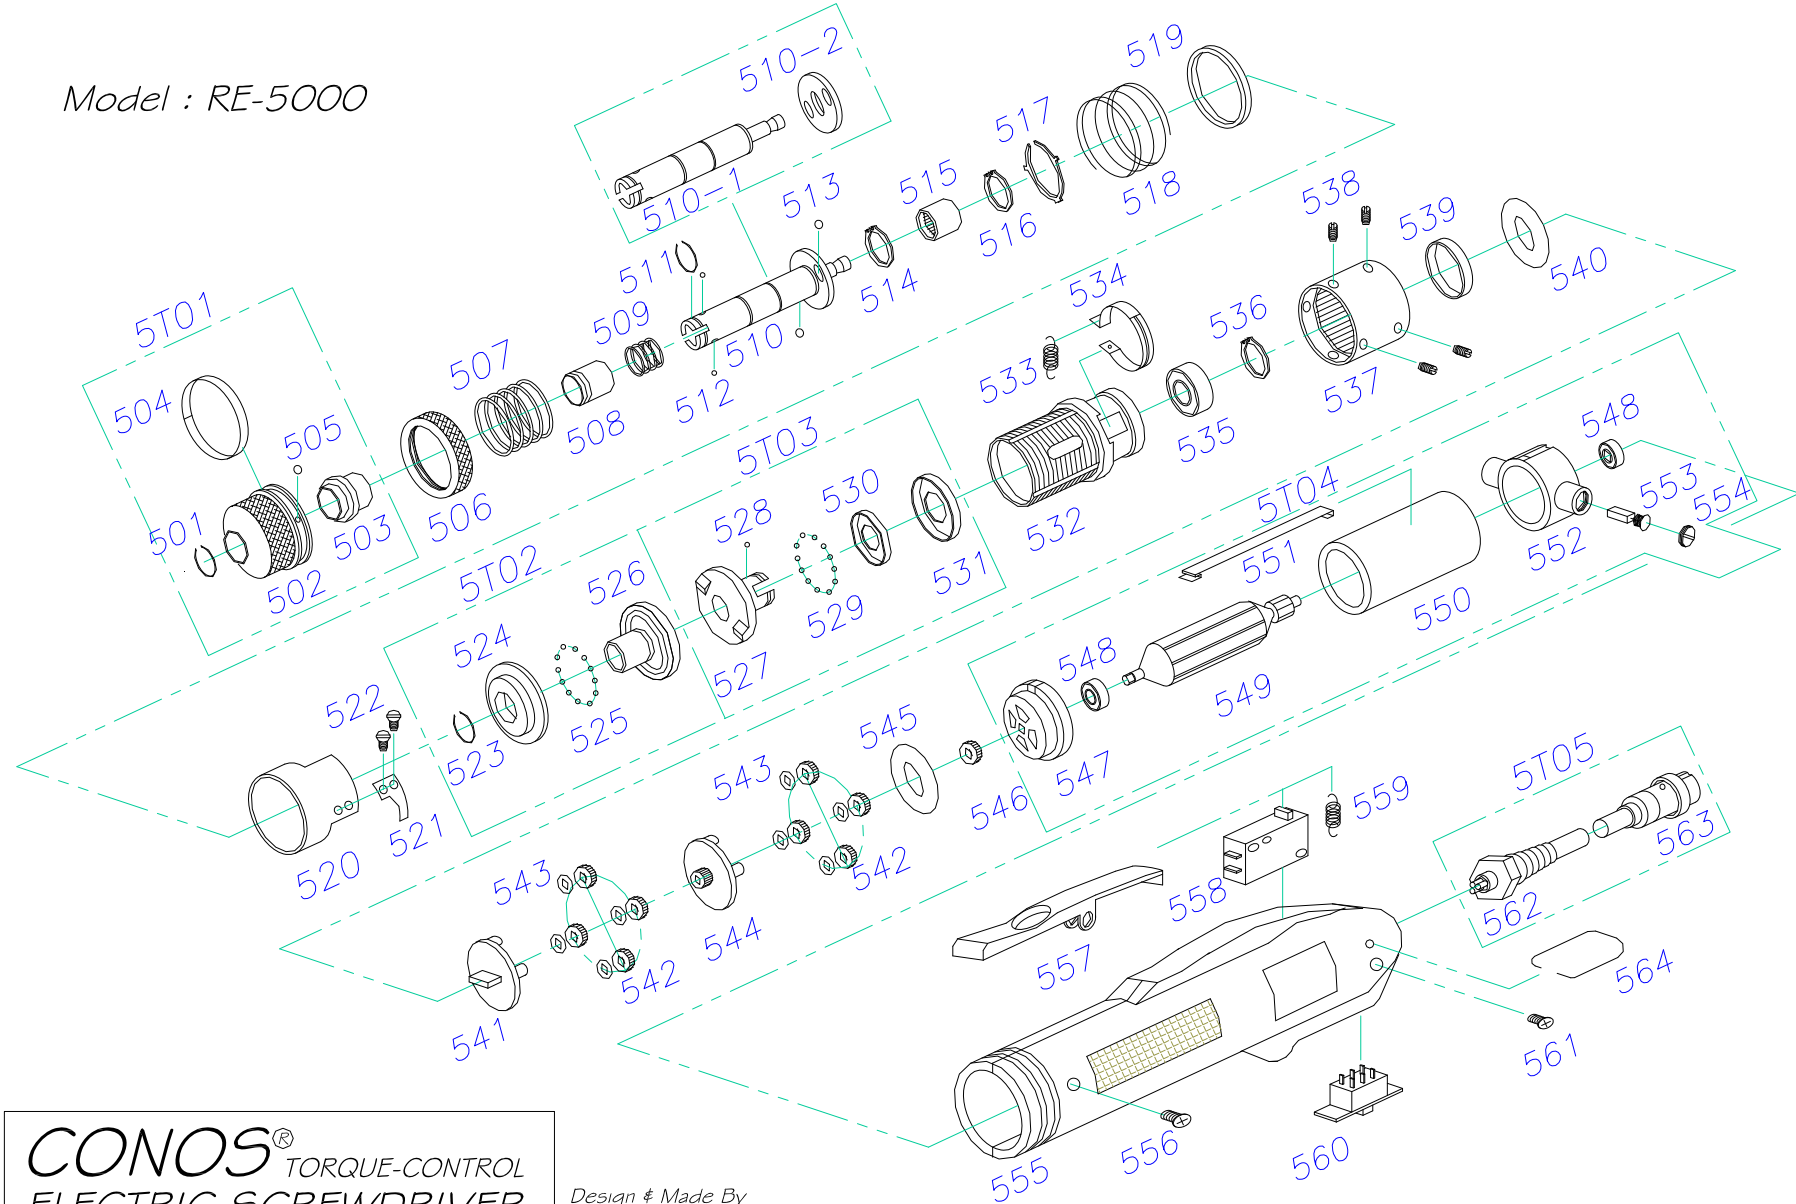

Model : RE-5000

CONOS[®] TORQUE-CONTROL
ELECTRIC SCREWDRIVER

Design & Made By
Top Driver Enterprise Co., Ltd.

06/2006