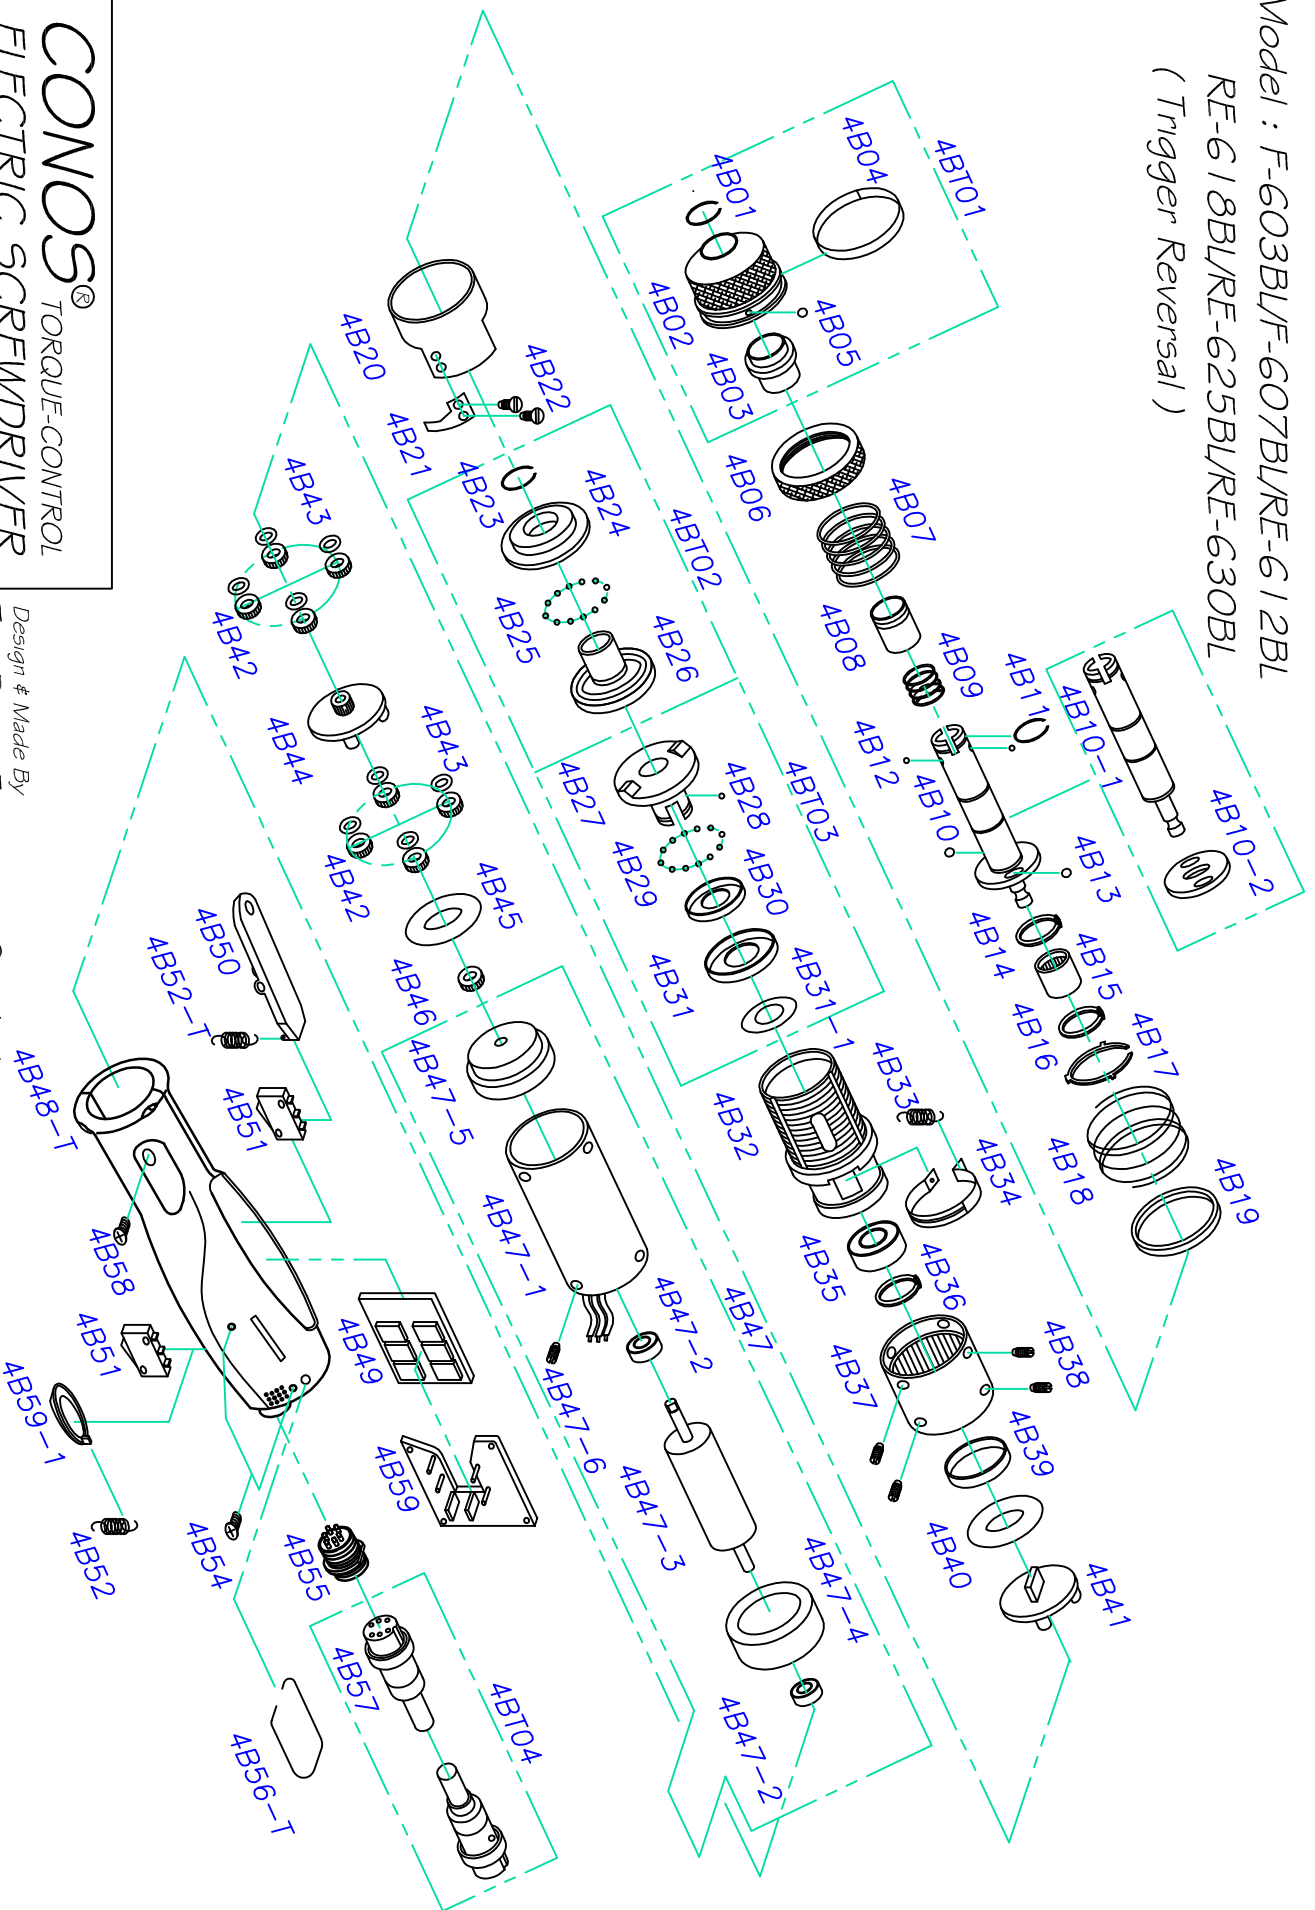

Model : F-603BL/F-607BL/RE-6 / 2BL
 RE-6 / 8BL/RE-625BL/RE-630BL
 (Trigger Reversal)

CONOS® TORQUE-CONTROL
 ELECTRIC SCREWDRIVER

Design & Made By
 Top Driver Enterprise Co., Ltd.

07/2012 V1.1