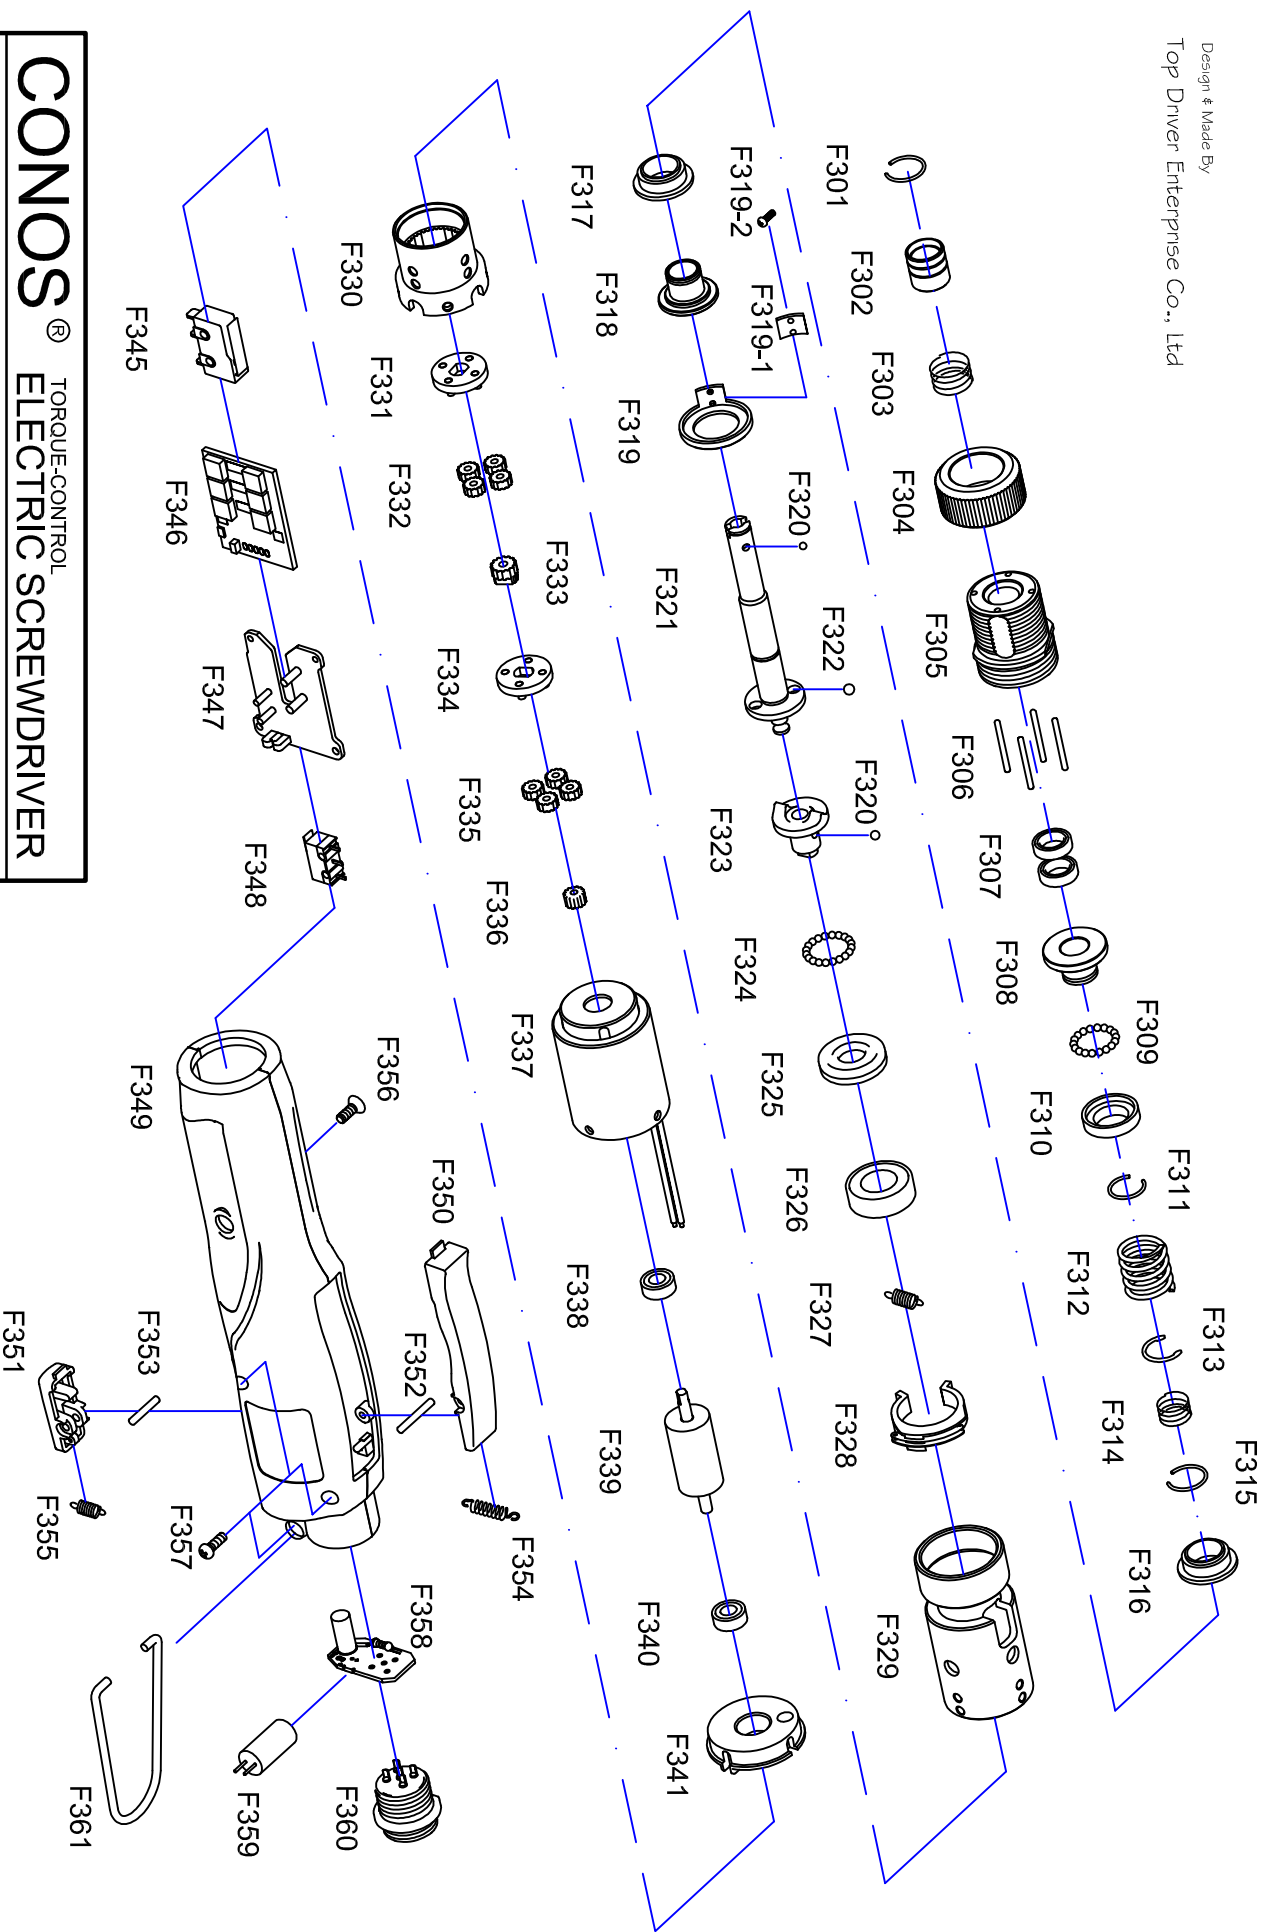

# Model : F-31BL / F-33BL / F-35BL

Design & Made By  
Top Driver Enterprise Co., Ltd

**CONOS**® TORQUE-CONTROL  
**ELECTRIC SCREWDRIVER**

技友牌無刷高精度全自動電動起子 (Made in Taiwan)